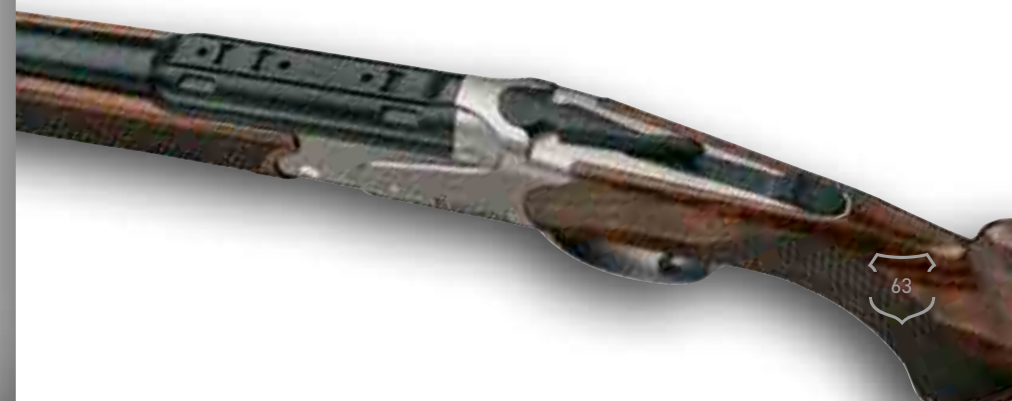

Il modello RK1 è un monocanna rigato con bascula integrale in lega leggera anodizzata grigio titanio. Armamento manuale tramite cursore, chiusura tipo Jäger. Canna nera satinata con trattamento Cerakote, possibilità di montare il freno di bocca. Calcio a schiena d'asino e guancialino a goccia allungata, zigrino a squama. Il modello RK1 è disponibile nei calibri 222 REM - 243 WIN - 308 WIN - 5,6X50 R - 30.06 - 6,5X57 R - 7X65 R - 7MM.REM - 300 WIN.MAG, lunghezza canne 51 - 60 cm, 65 CM per calibri magnum. Imballato in scatola di cartone.

The RK1 model is single shot rifle with alight alloy monolithic action, titanium grey anodized. Box lock with hand cocking. Matt black barrels with Cerakote coating, muzzle brake as optional. Bavarian stock with special checkering. The RK1 model is available in calibers: 222 REM - 243 WIN - 308 WIN - 5,6X50 R - 30.06 - 6,5X57 R - 7X65 R - 7MM.REM - 300 WIN.MAG, 51 - 60 cm barrels lenght or 65 cm for magnum calibers. Packed in cardboard box.