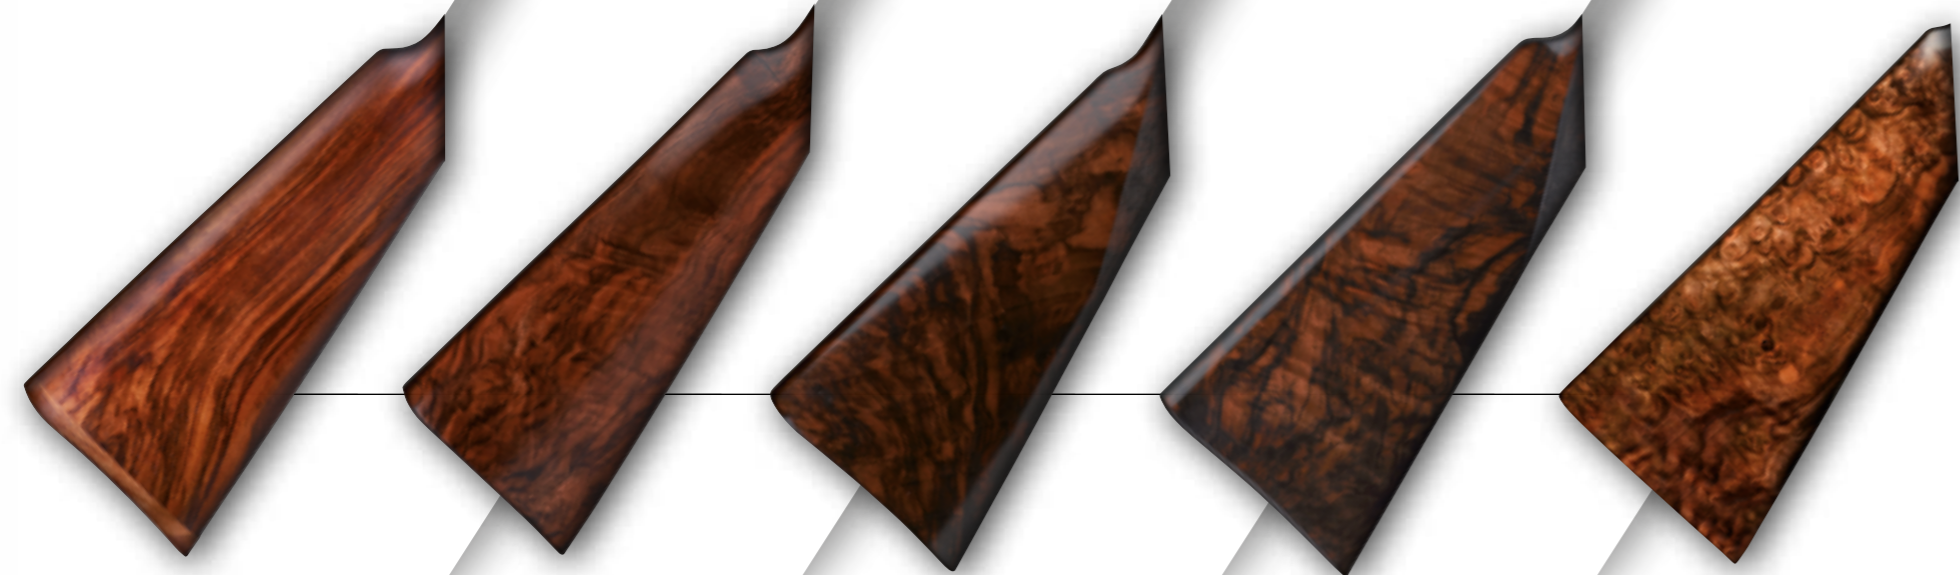

Wood Quality

GRADE 2.5

GRADE 3

GRADE 4

GRADE 5

EXHIBITION GRADE